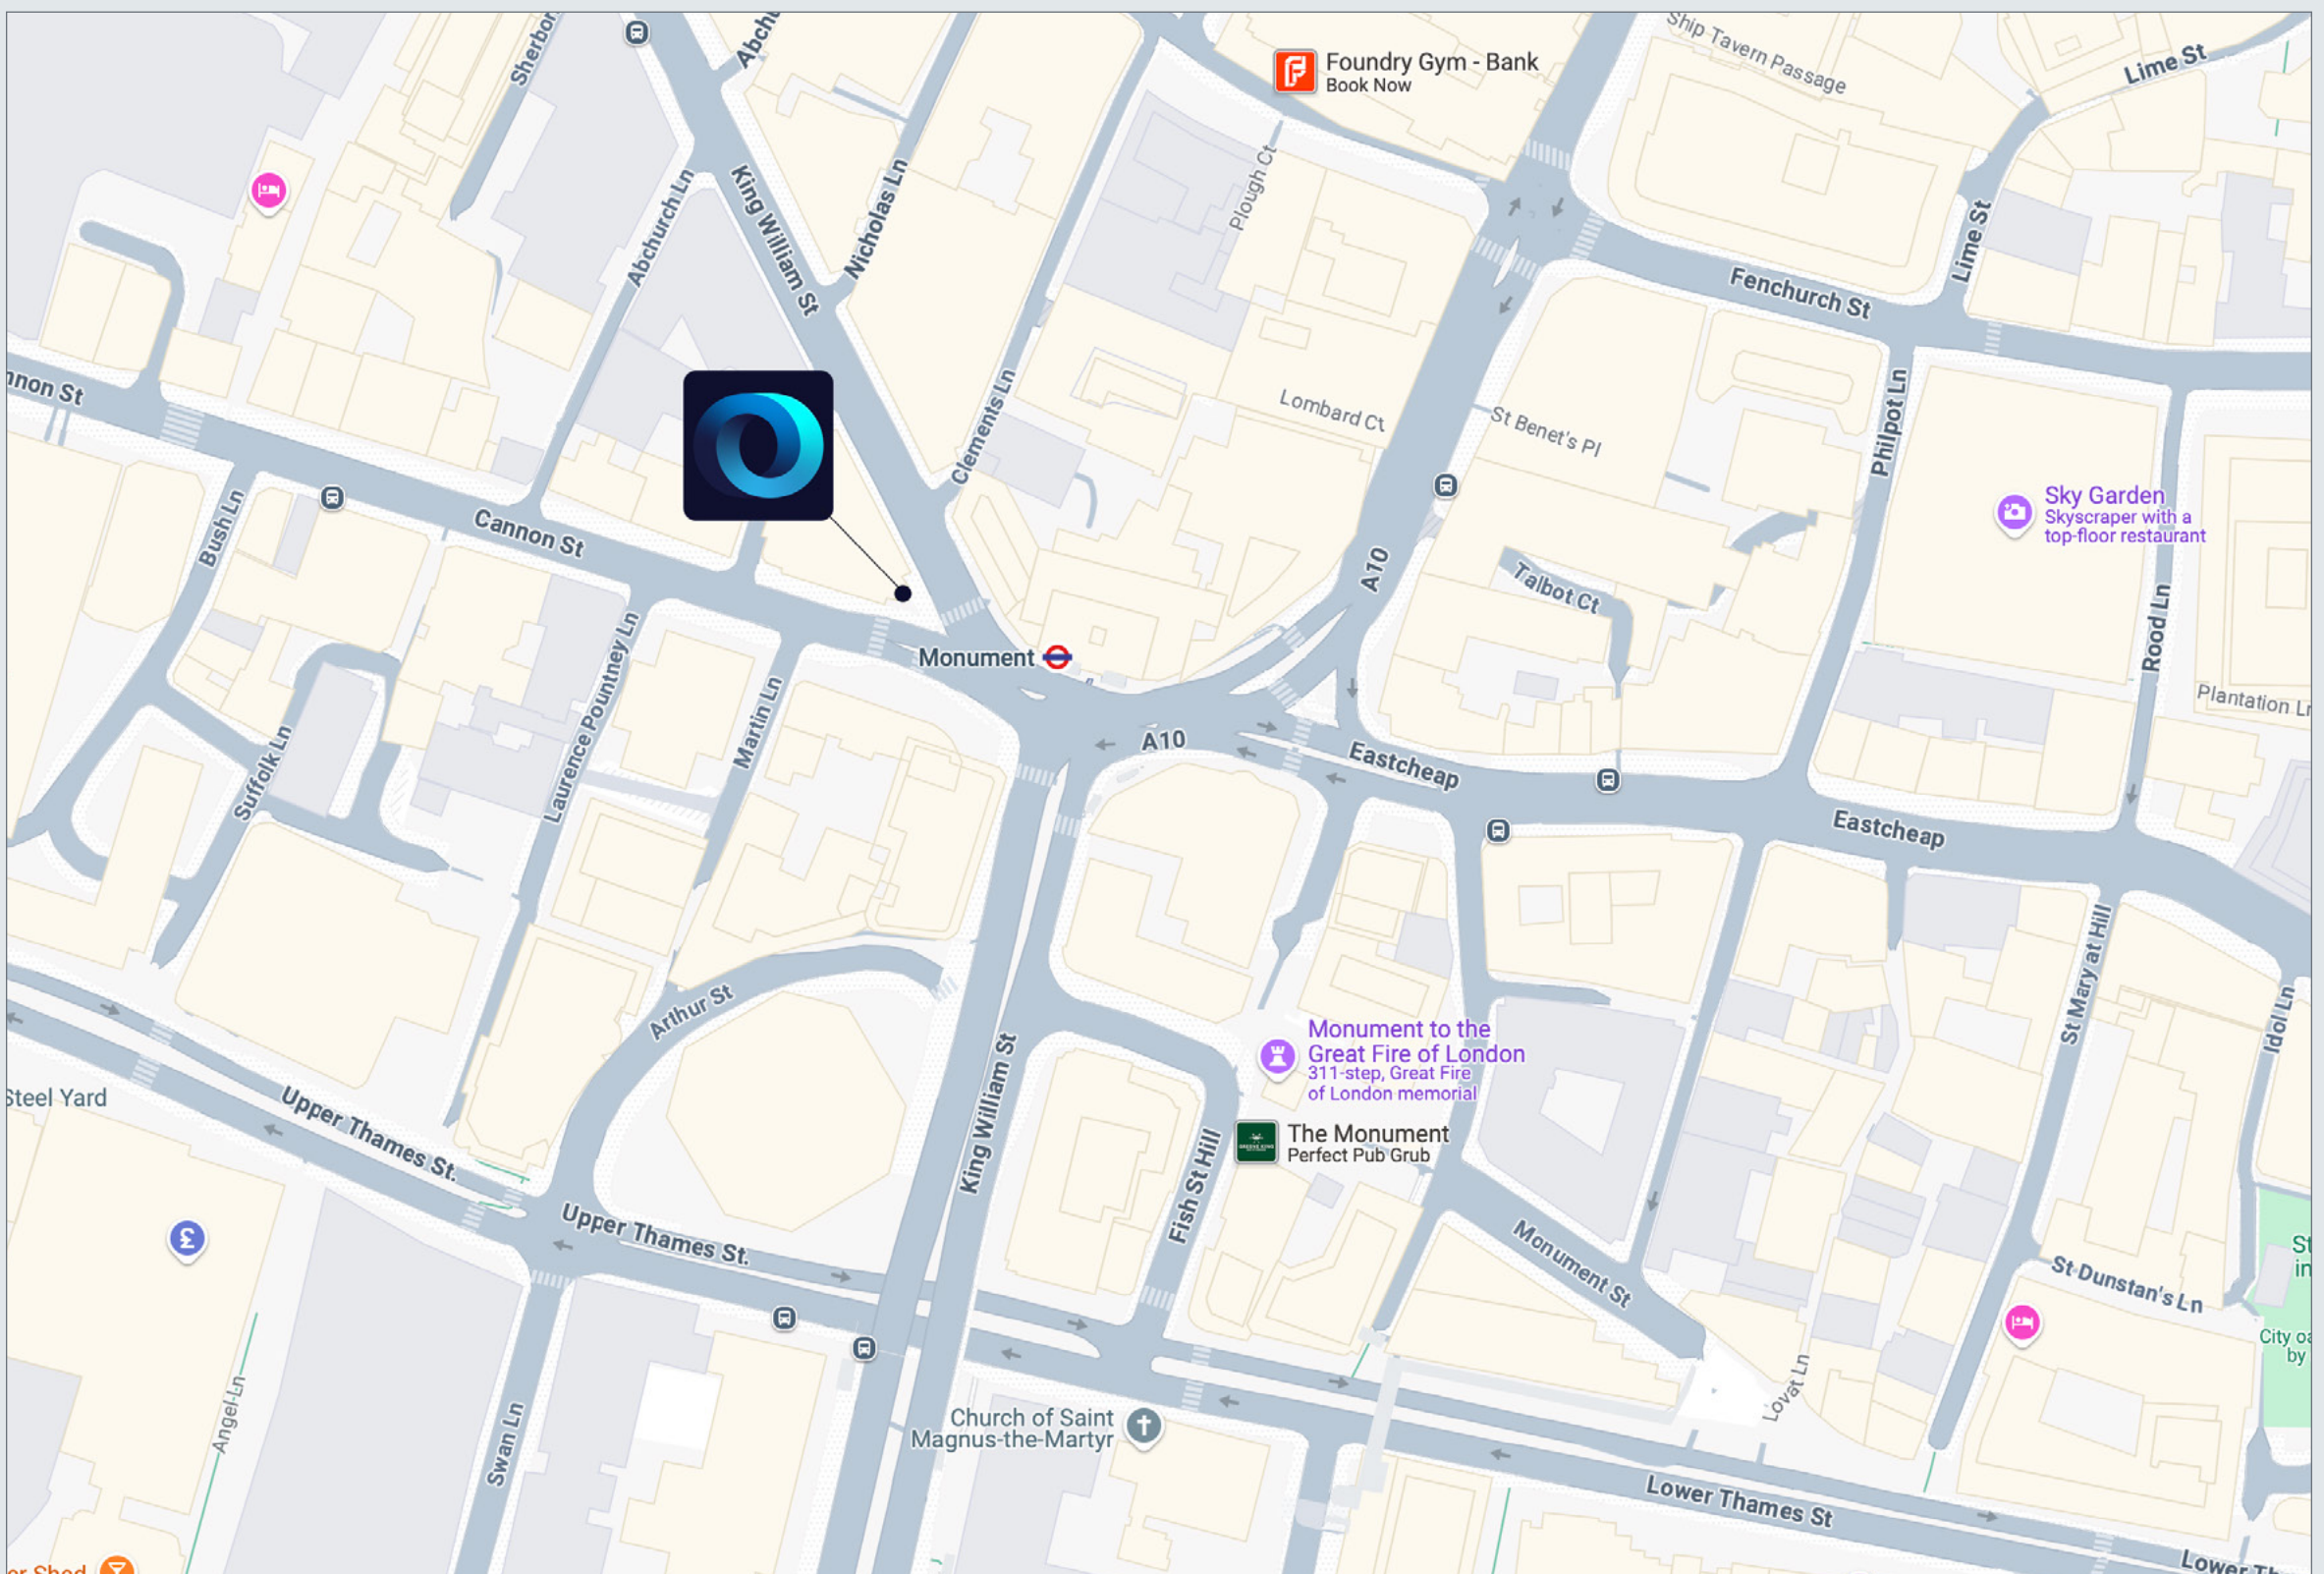

LONDON

Visting

18 King William Street

Pro
GLOBAL

LONDON

FigFlex,
18 King William Street,
London,
EC4N 7BP
United Kingdom

Google maps [link](#)

[///novel.fakes.pace](http://novel.fakes.pace)

Address

Travel

Facilities

Useful
Contacts

TRAVEL

Tube

Nearest tube stations are: **Bank**
Central, Northern, Waterloo & City lines,
and DLR **Monument**
Circle and District lines

Train

Nearest train stations are:
Canon Street
Network Rail - South East Trains
5 minute walk
London Bridge
Multiple tube and train lines including:
South East Trains, Thameslink, Jubilee &
Northern lines
10 minute walk

Buses

Bus stop - **Monument**
Multiple buses stop in this location
including: 17, 21, 35, 43, 47, 133, 141, 149,
344, 388

Address

Travel

Facilities

Useful
Contacts

VISITOR ACCESS INSTRUCTIONS

When arriving at FigFlex, 18 King William Street, London EC4N 7BP, you will need to ring up reception on the little intercom outside the front door where they will let you in.